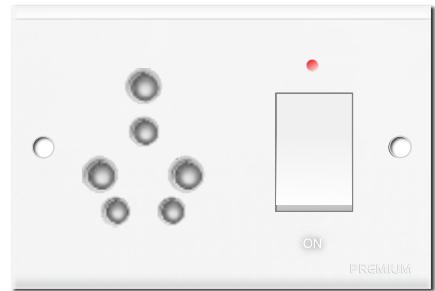

Code	Item	Rate	Pkg.
6A / 16A. Maxcell Switch Socket Combine With Indicator (4 in 1)			
HPR089	6A / 16A. Universal S.S. Combine With Indicator	180.00	05
HPR090	6A / 16A. Universal S.S. Combine With Indicator & Junction Box	230.00	05