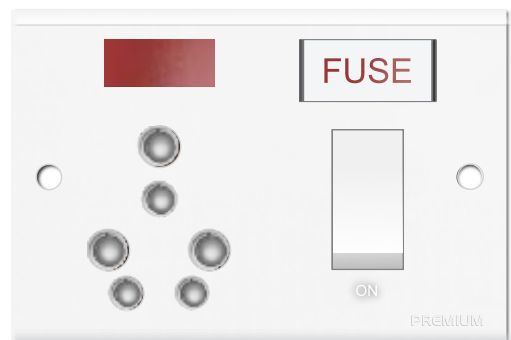

6A / 16A. High Choice Switch Socket Combine With Fuse & Indicator (5 in 1)			
HPR095	6A / 16A. Universal S.S. Combine With Fuse & Indicator	245.00	05
HPR096	6A / 16A. Universal S.S. Combine With Fuse, Indicator & Junction Box	310.00	05