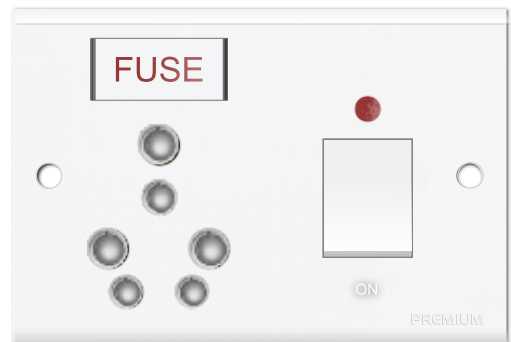

6A / 16A. Maxcell Switch Socket Combine With Fuse & Indicator (5 in 1)			
HPR093	6A / 16A. Universal S.S. Combine With Fuse & Indicator	245.00	05
HPR094	6A / 16A. Universal S.S. Combine With Fuse, Indicator & Junction Box	310.00	05