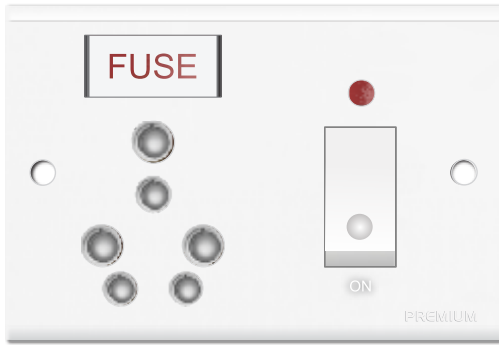

PREMIUM SERIES

Code	Item	Rate	Pkg.
6A / 16A. High Command Switch Socket Combine With Fuse & Indicator (5 in 1)			
HPR097	6A / 16A. Universal S.S. Combine With Fuse & Indicator	245.00	05
HPR098	6A / 16A. Universal S.S. Combine With Fuse, Indicator & Junction Box	310.00	05