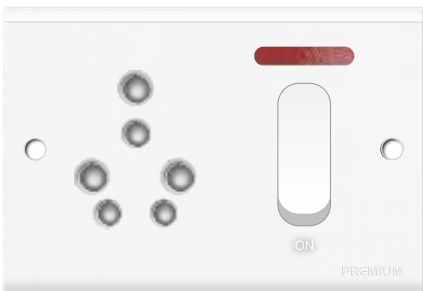

PREMIUM SERIES

Code	Item	Rate	Pkg.
6A / 16A. Socket			
HPR081	16A. 3 Pin Socket	90.00	10
HPR082	6A / 16A. Universal Socket	90.00	10

6A / 16A. High Command Switch Socket Combine (3 in 1)			
HPR083	6A / 16A. Universal S.S. Combine	175.00	05
HPR084	6A / 16A. Universal S.S. Combine With Junction Box	225.00	05

6A / 16A. High Choice Switch Socket Combine (3 in 1)			
HPR085	6A / 16A. Universal S.S. Combine	175.00	05
HPR086	6A / 16A. Universal S.S. Combine With Junction Box	225.00	05

6A / 16A. Sweety Switch Socket Combine With Indicator (4 in 1)			
HPR087	6A / 16A. Universal S.S. Combine With Indicator	180.00	05
HPR088	6A / 16A. Universal S.S. Combine With Indicator & Junction Box	230.00	05