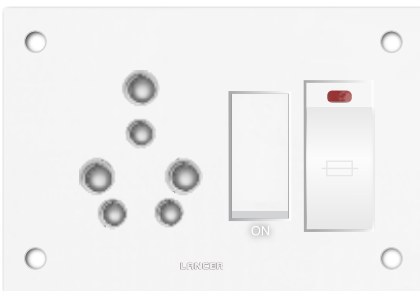

Telephone Jack			
HLA024	Mini Telephone Jack	65.00	20
HLA025	Med. Telephone Jack	75.00	10

Dimmers With Indicator			
HLA026	Mini Dimmer 450W	175.00	10
HLA027	Medium Dimmer 650W	185.00	10

LANCER SERIES

Code	Item	Rate	Pkg.
EME Fan Regulator			

HLA028	Mini Fan Regulator 4 Step	270.00	10
HLA029	Medium Fan Regulator 5 Step	325.00	10

16A. Switches			
HLA030	16A. 1 Way Switch	90.00	10
HLA031	16A. 2 Way Switch	105.00	10

6A / 16A. Sockets			
HLA032	16A. 3 Pin Socket	90.00	10
HLA033	6A / 16A. Uni. Socket	90.00	10

6A / 16A. Switch Socket Combine (3 in 1)			
HLA034	6A / 16A. Universal S.S. Combine	175.00	05
HLA035	6A / 16A. Universal S.S. Combine With Junction Box	225.00	05

6A / 16A. Switch Socket Combine With Fuse & Indicator (5 in 1)			
HLA036	6A / 16A. Switch Socket Combine With Fuse & Indicator	245.00	05
HLA037	6A / 16A. Switch Socket Combine With Fuse, Indicator & Junction Box	310.00	05