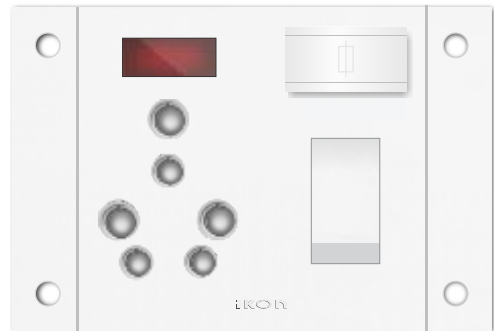

6A / 16A. Switch Socket Combine With Fuse & Indicator (5 in 1)			
HIK048	6A / 16A. Switch Socket Combine With Fuse & Indicator	245.00	05
HIK049	6A / 16A. Switch Socket Combine With Fuse, Indicator & Junction Box	310.00	05